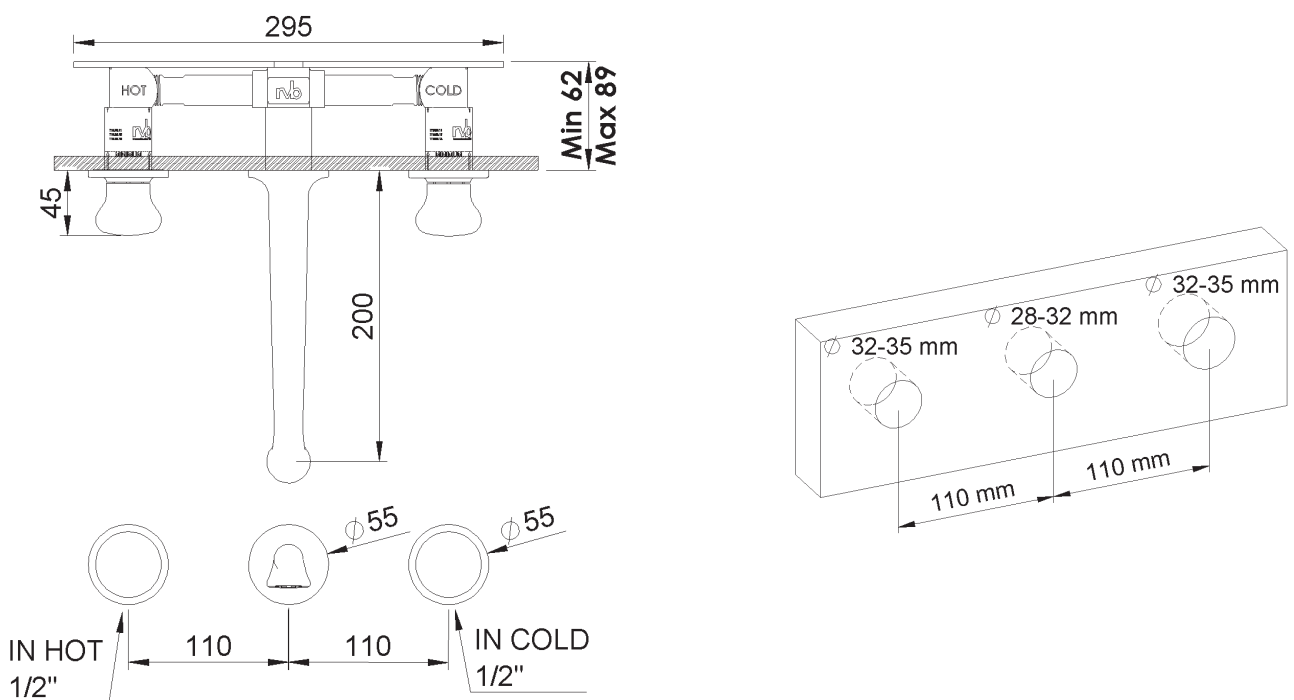

PRODUCT TECHNICAL SHEET

Collection : **DEVILLE**

Ref. : **1955.--.55**

Batterie de lavabo murale 3 trous à encastrer, bec Cotton

Inbouw 3-gats wastafelmengkraan voor wandmontage, Cotton uitloop

Concealed wall-mounted 3-hole basin mixer, spout Cotton

Picture

Product details

Flow at 3 bar : Restricted 5,0 l/min

Internal mechanism : Ceramic valve 1/4 turn

Technical drawing

RC0.V01